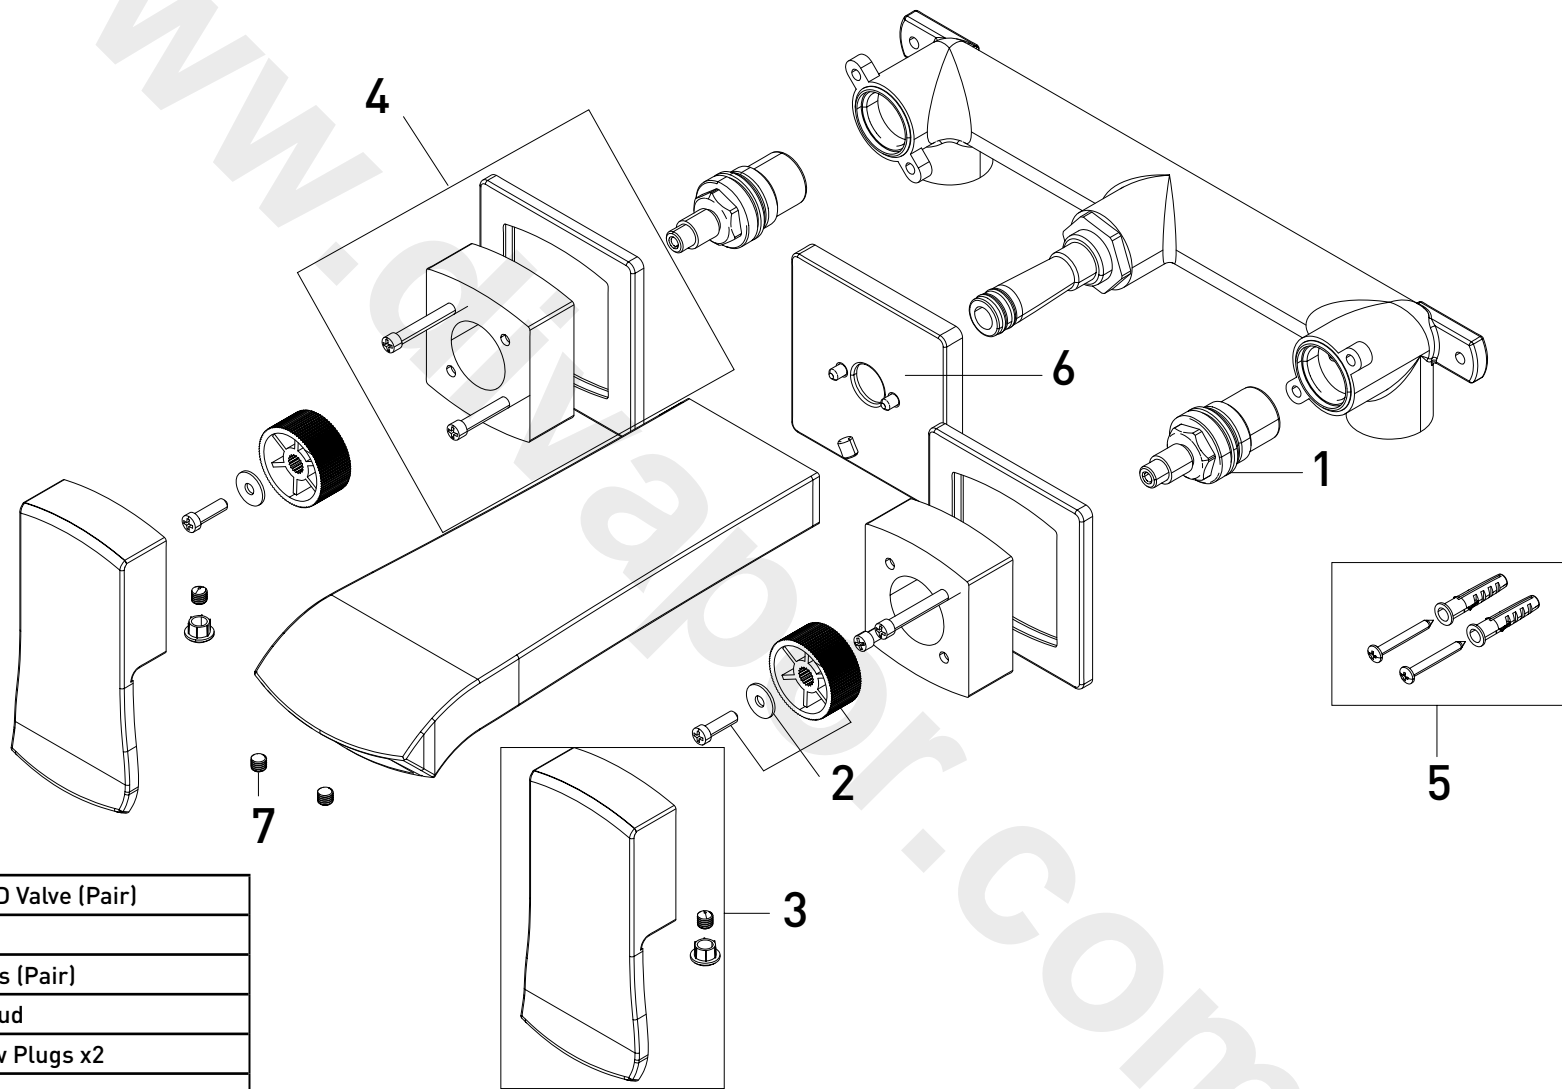

Product Code: DSC WMBAS C

Revision: D2

1	1/4 Turn 1/2" CD Valve (Pair)
2	Spline Adaptor
3	WMBAS Handles (Pair)
4	Plinth and Shroud
5	Screws and Raw Plugs x2
6	Plinth for Spout
7	M5x4 Grub Screw